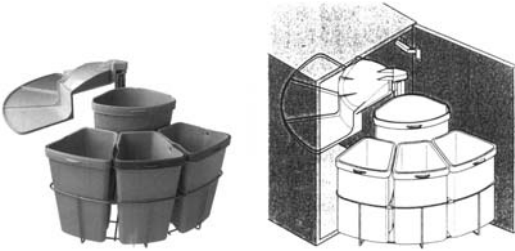

20 litre SS round bin for side-hung door and 400 mm wide cabinet by Häfele

19 litre pull-out plastic bin for min. 300 mm wide cabinet by Isaac Lord

16 litre total capacity for two compartments in SS bin for side-hung door and min 450 wide cabinet – by Häfele

50 litre total in 3 bins and 2 baskets for pull-out door to 500 mm wide cabinet – by Häfele

30 litre total in three SS bins for pull-out door and min. 400 mm wide cabinet by Issac Lord

32 litre total in three SS bins for pull-out door and min. 500 W cabinet by Issac Lord

30 litre bin front-fixed to door with tilting mechanism for 500 mm wide cabinet by Häfele

Wastebins

87 litres total in 2 × 35 litre bins and 2 × 8.5 litre bins hung on sides of 600 mm cabinet – by Häfele

39 litres total in 1 × 12 litre bin and 3 × 9 litre bins fixed to side and base of 500 mm wide cabinet by Häfele

15 litre (or 11 litre) plastic bin and SS lid fixed into worktop with soft rubber ring housed into SS ring which trims hole in worktop by Isaac Lord