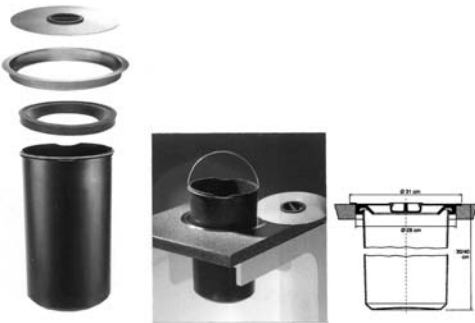

30 litre bin front-fixed to door with tilting mechanism for 500 mm wide cabinet by Häfele

Wastebins

87 litres total in 2 × 35 litre bins and 2 × 8.5 litre bins hung on sides of 600 mm cabinet – by Häfele

39 litres total in 1 × 12 litre bin and 3 × 9 litre bins fixed to side and base of 500 mm wide cabinet by Häfele

15 litre (or 11 litre) plastic bin and SS lid fixed into worktop with soft rubber ring housed into SS ring which trims hole in worktop by Isaac Lord