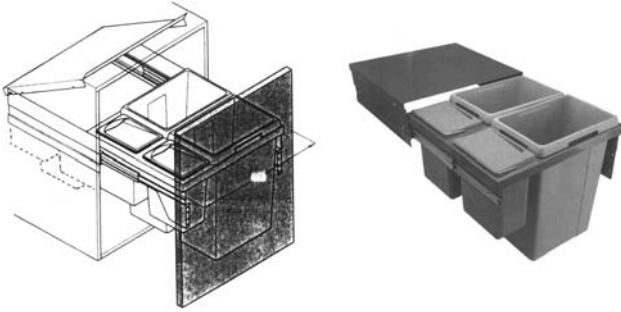

20 litre SS round bin for side-hung door and 400 mm wide cabinet by Häfele

19 litre pull-out plastic bin for min. 300 mm wide cabinet by Isaac Lord

16 litre total capacity for two compartments in SS bin for side-hung door and min 450 wide cabinet – by Häfele

50 litre total in 3 bins and 2 baskets for pull-out door to 500 mm wide cabinet – by Häfele

30 litre total in three SS bins for pull-out door and min. 400 mm wide cabinet by Issac Lord

32 litre total in three SS bins for pull-out door and min. 500 W cabinet by Issac Lord

30 litre bin front-fixed to door with tilting mechanism for 500 mm wide cabinet by Häfele

Wastebins

87 litres total in 2 × 35 litre bins and 2 × 8.5 litre bins hung on sides of 600 mm cabinet – by Häfele

39 litres total in 1 × 12 litre bin and 3 × 9 litre bins fixed to side and base of 500 mm wide cabinet by Häfele

15 litre (or 11 litre) plastic bin and SS lid fixed into worktop with soft rubber ring housed into SS ring which trims hole in worktop by Isaac Lord